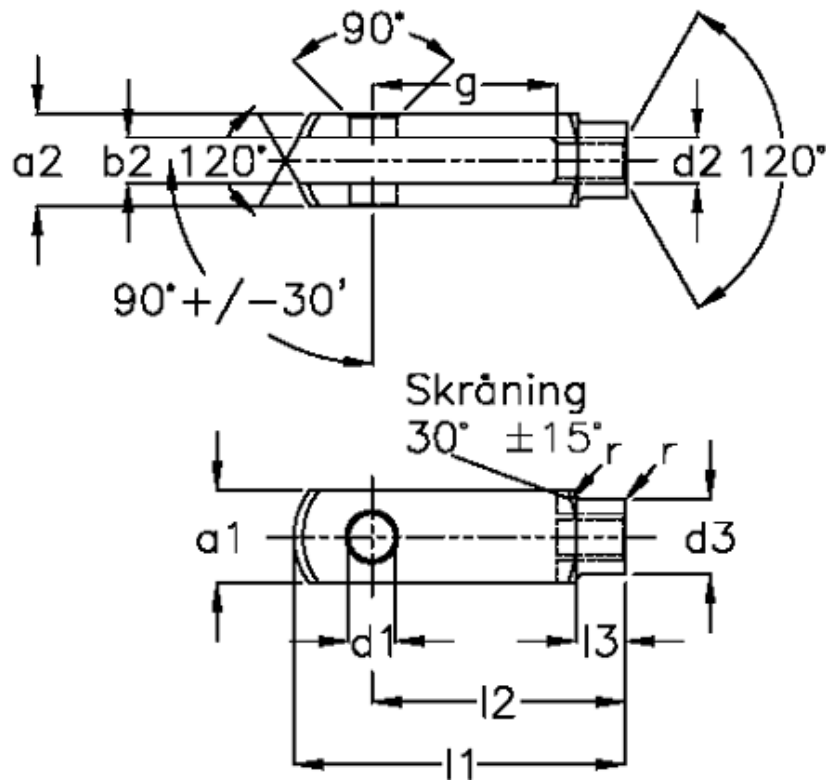

Article number: 14053081611

Description: KLEE St. steel Fork joint G 8x16  
M8x1, right

## Measures

a1 (h11)	= 16	g (+/-0.5)	= 16
a2	= 16 (+0,3 -0,16)	l1 (+/-0.5)	= 42
b1 (B13)	= 8	l2	= 32 (-0,4)
b2	= 8 (B13)	l3	= 12 (+/-0,2)
d1 H9	= 8	r	= 0.5
d2	= M 8 x 1,25	Size	= G 8 x 16
d3 (+/-0.3)	= 14	Weight	= 0.037
f (+/-0.2)	= 0.5		